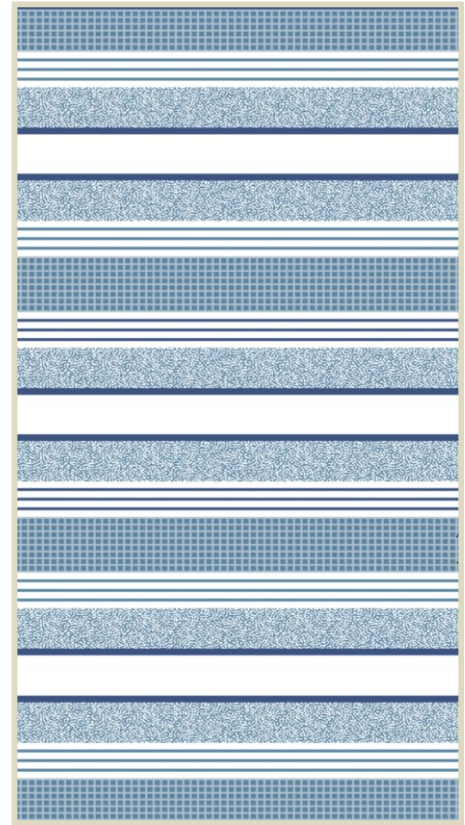

# Linear Floral

**Latte**

**Grey**

# Waffle Stripe

Grey

Yellow

Blue