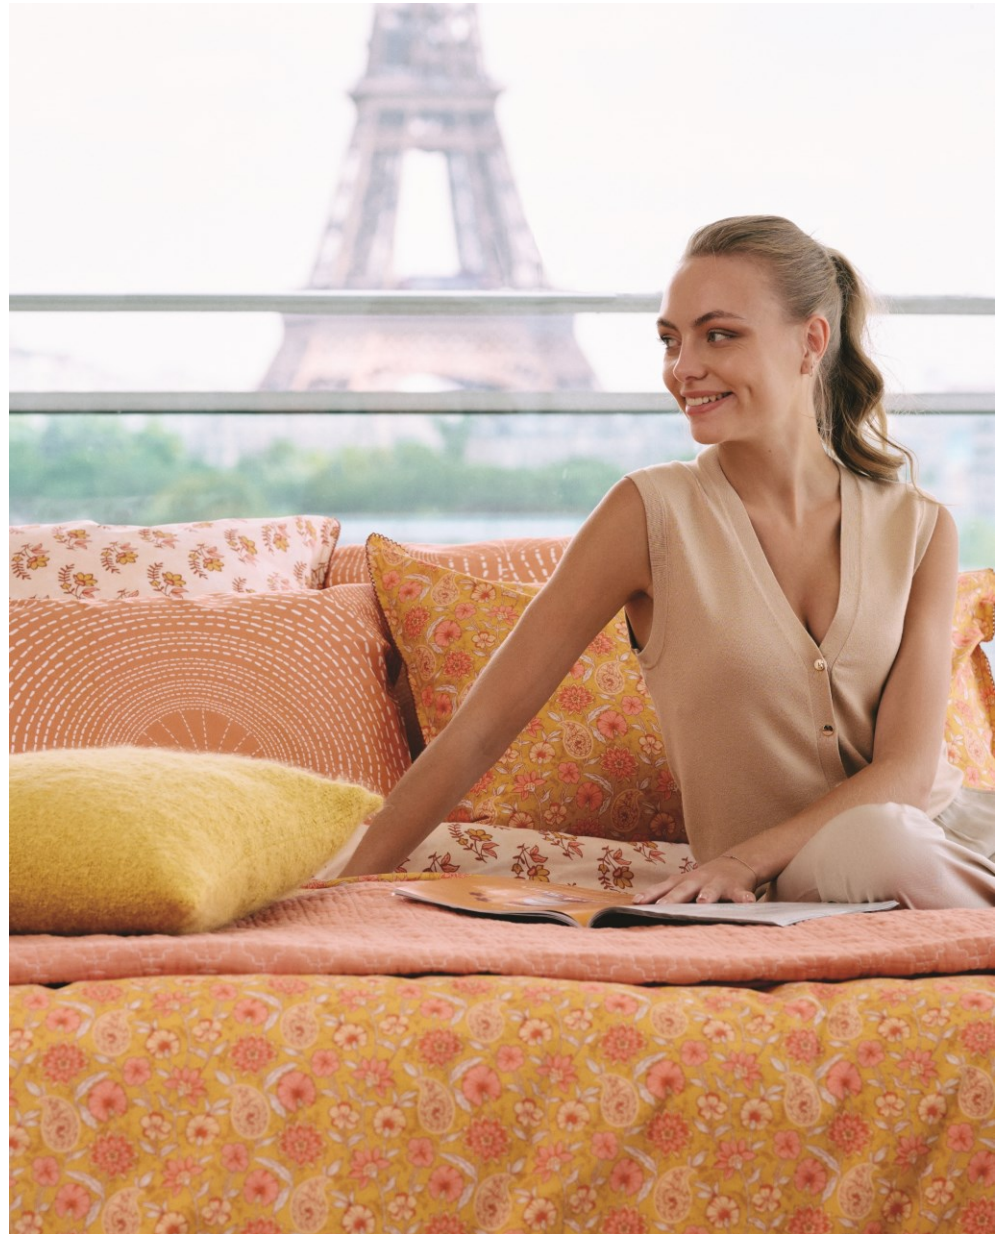

At ELLE Home, we're committed to using BCI cotton sourced through ethical labour practices, ensuring our products are made with care for both people and the planet.

Sustainability is at the core of our creative process, from the seed in the field to the meticulous crafting of each product. We strive to deliver exceptional quality with every item.